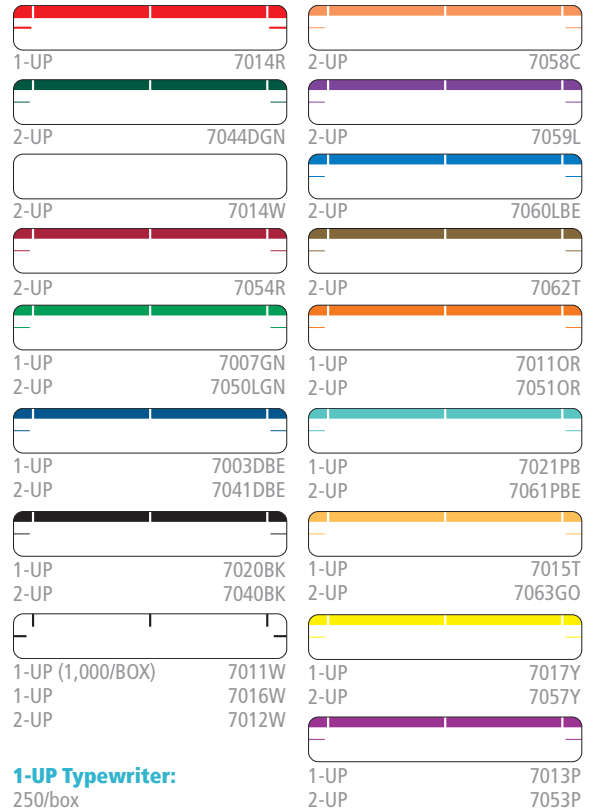

Blank labels for use on a laser printer, typewriter, or pin-fed printer.

Laser Name Labels

Description:

750 labels per pkg,
30 labels per sheet,
25 sheets per pkg

Label Size:

3 $\frac{7}{16}$ " W x $\frac{9}{16}$ " H

Sheet Size:

8 $\frac{1}{2}$ " W x 11" H

LASER SHEET

Continuous Name Labels

1-UP Typewriter:

250/box

2-UP Pin-Fed:

1,000/box

Label Size:

3 $\frac{1}{2}$ " W x $\frac{5}{8}$ " H

1-UP

2-UP

namelabelPROTECTORS

Protect name labels from smudges, dirt, and peeling. Choose from two styles to prevent misfiles. 500 per box.

Solid Color Size: 3 $\frac{1}{2}$ " W x 1 $\frac{3}{4}$ " H (before folding)

CLEAR	7500TP
BLUE	7501BE
GREEN	7507GN
RED	7514R
YELLOW	7517Y

Color Stripe Size: 3 $\frac{1}{2}$ " W x 2" H (before folding)

CLEAR	7400TP
BLUE	7401BE
GREEN	7407GN
RED	7414R
YELLOW	7417Y