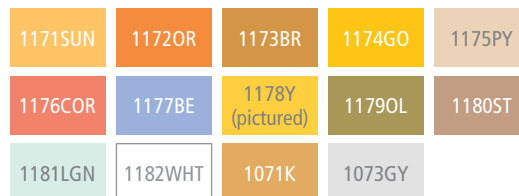

filing JACKETs

Various 11 pt. filing jackets to meet all your needs.

FP12 – 9½" H x 12¼" W
Reinforced side seam, single-ply top

Manila – pictured (100/box)
Colored (50/box)

M11PK – 9½" H x 12¼" W
Colored border, double-ply top and side (100/box)

MPX11 – 9½" H x 11¾" W (9" H front)
Double-ply top tab, ½" expansion (50/box)

AC11 – 9½" H x 12¼" W
Diagonal cut front panel, double-ply end tab, Manila (pictured) and Colored (100/box)

AC14 (not pictured) – 9½" H x 11¾" W
14 pt. Manila (50/box)

Economy File Envelopes – 8¾" H x 11¾" W
Perfect filing envelopes for lightly used files. Closed on three sides. Front is printed with spaces for name, home, and business phone numbers plus addresses. (100/box)

28 lb. – All colors except 1071K and 1073GY
32 lb. – 1071K and 1073GY