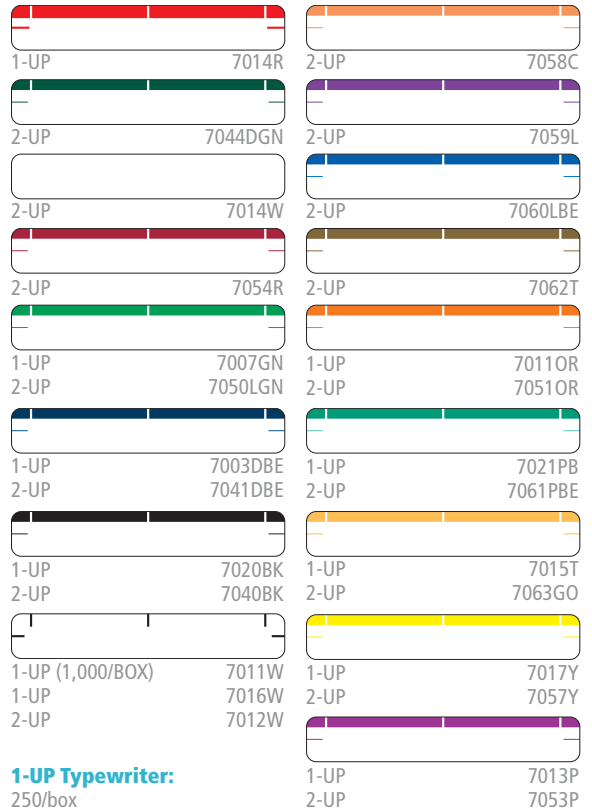

Continuous Name Labels

1-UP Typewriter:

250/box

2-UP Pin-Fed:

1,000/box

Label Size:

3¹/₂" W x ⁵/₈" H

namelabelPROTECTORS

Protect name labels from smudges, dirt, and peeling. Choose from two styles to prevent misfiles. 500 per box.

Solid Color Size: 3¹/₂" W x 1³/₄" H (before folding)

CLEAR	7500TP
BLUE	7501BE
GREEN	7507GN
RED	7514R
YELLOW	7517Y